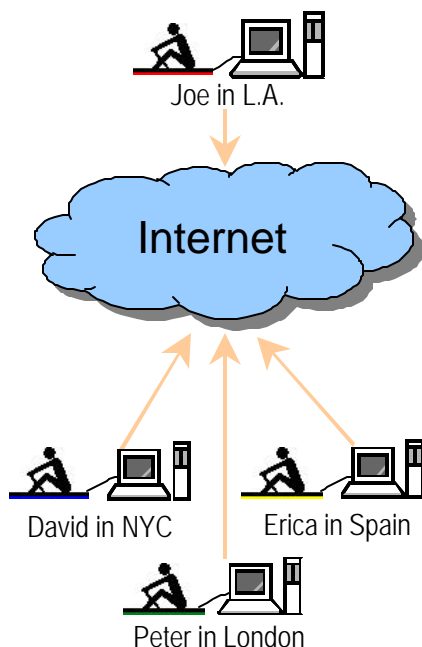

### Step 1:

Connect your WaterRower to a PC running UltraCoach® VR via a serial or USB cable.

Use your PC to access the Internet.

### Step 2:

Log onto destination web site to initiate or join a Web Racing™ session.

### Step 3:

UltraCoach® VR uses the Internet to manage the exchange of data between users in a Web Racing™ session.

### Step 4:

UltraCoach® VR uses the Internet to synchronize the activities of other WaterRower users with your own.